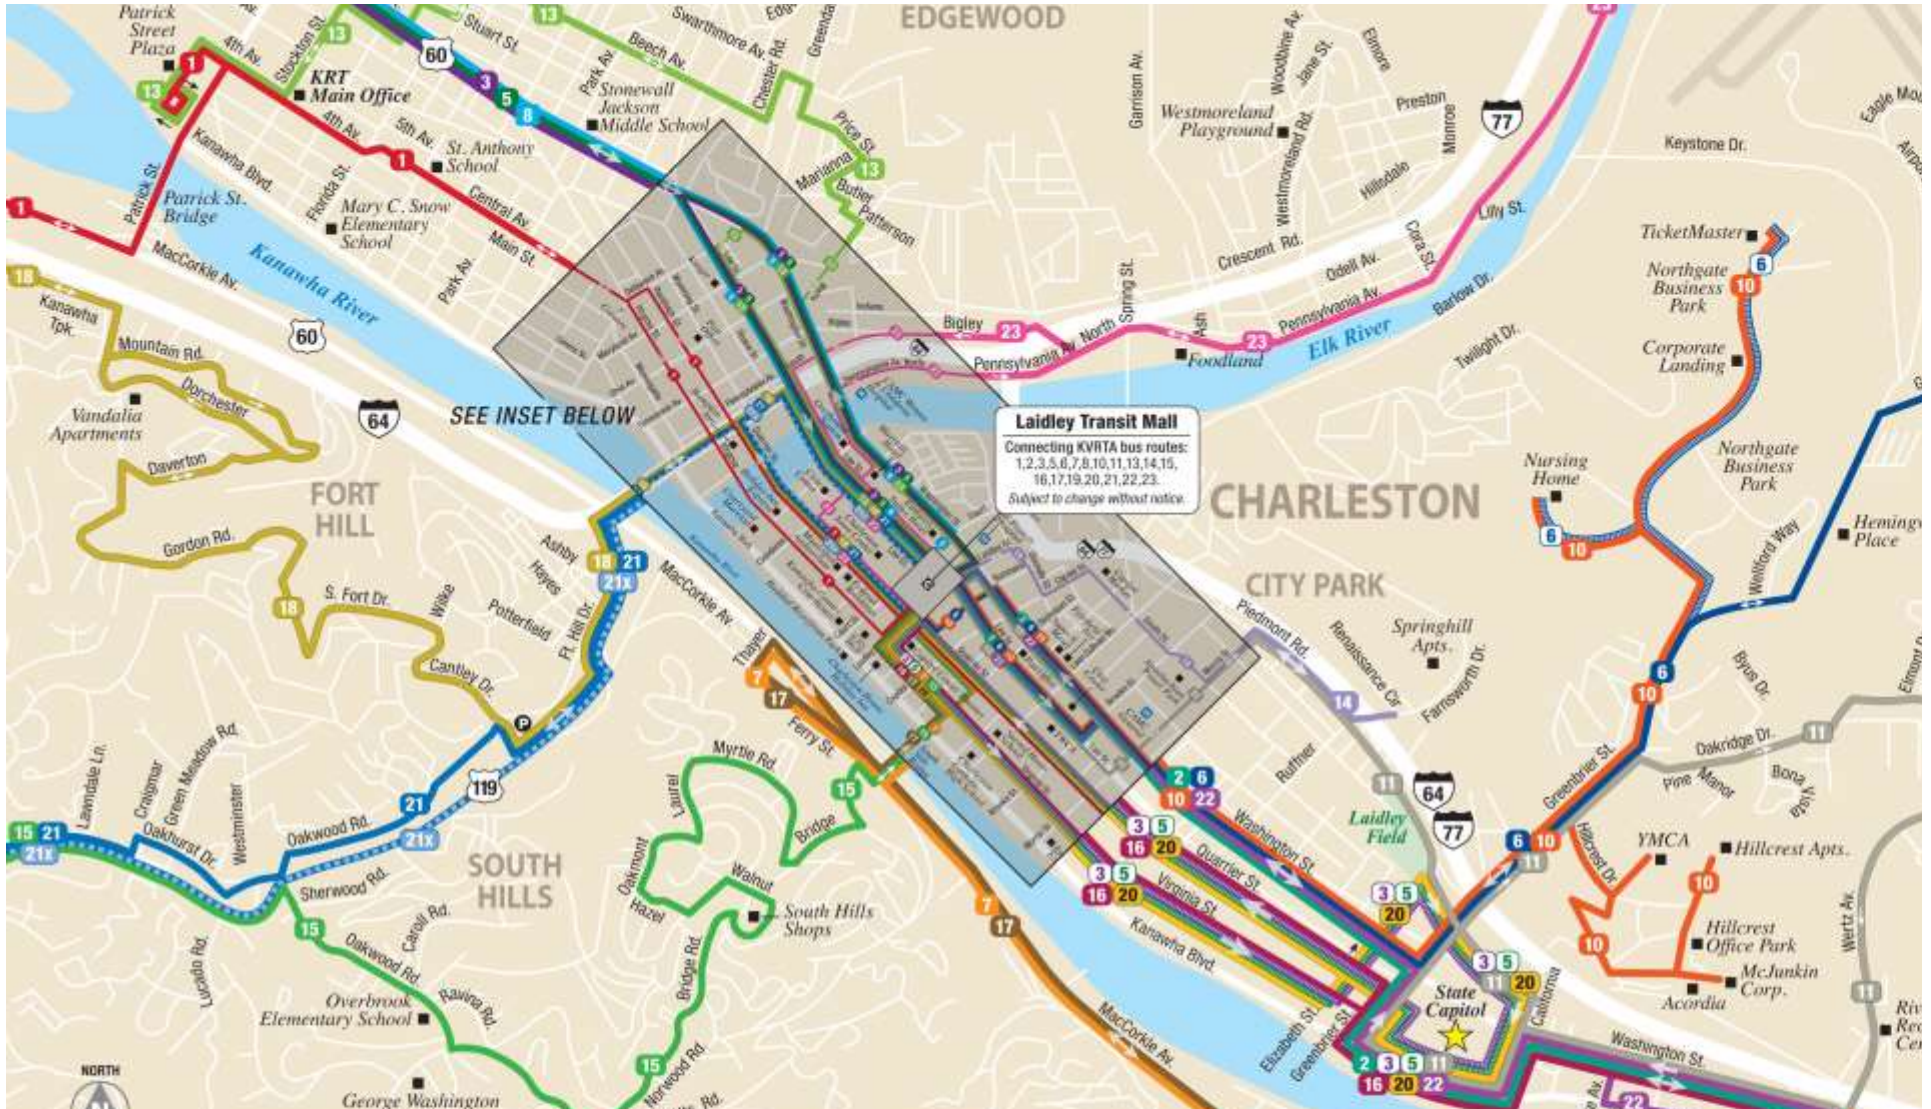

### Transit Bus Shelters

37 Transit Shelter Locations

# Kanawha Valley Transit